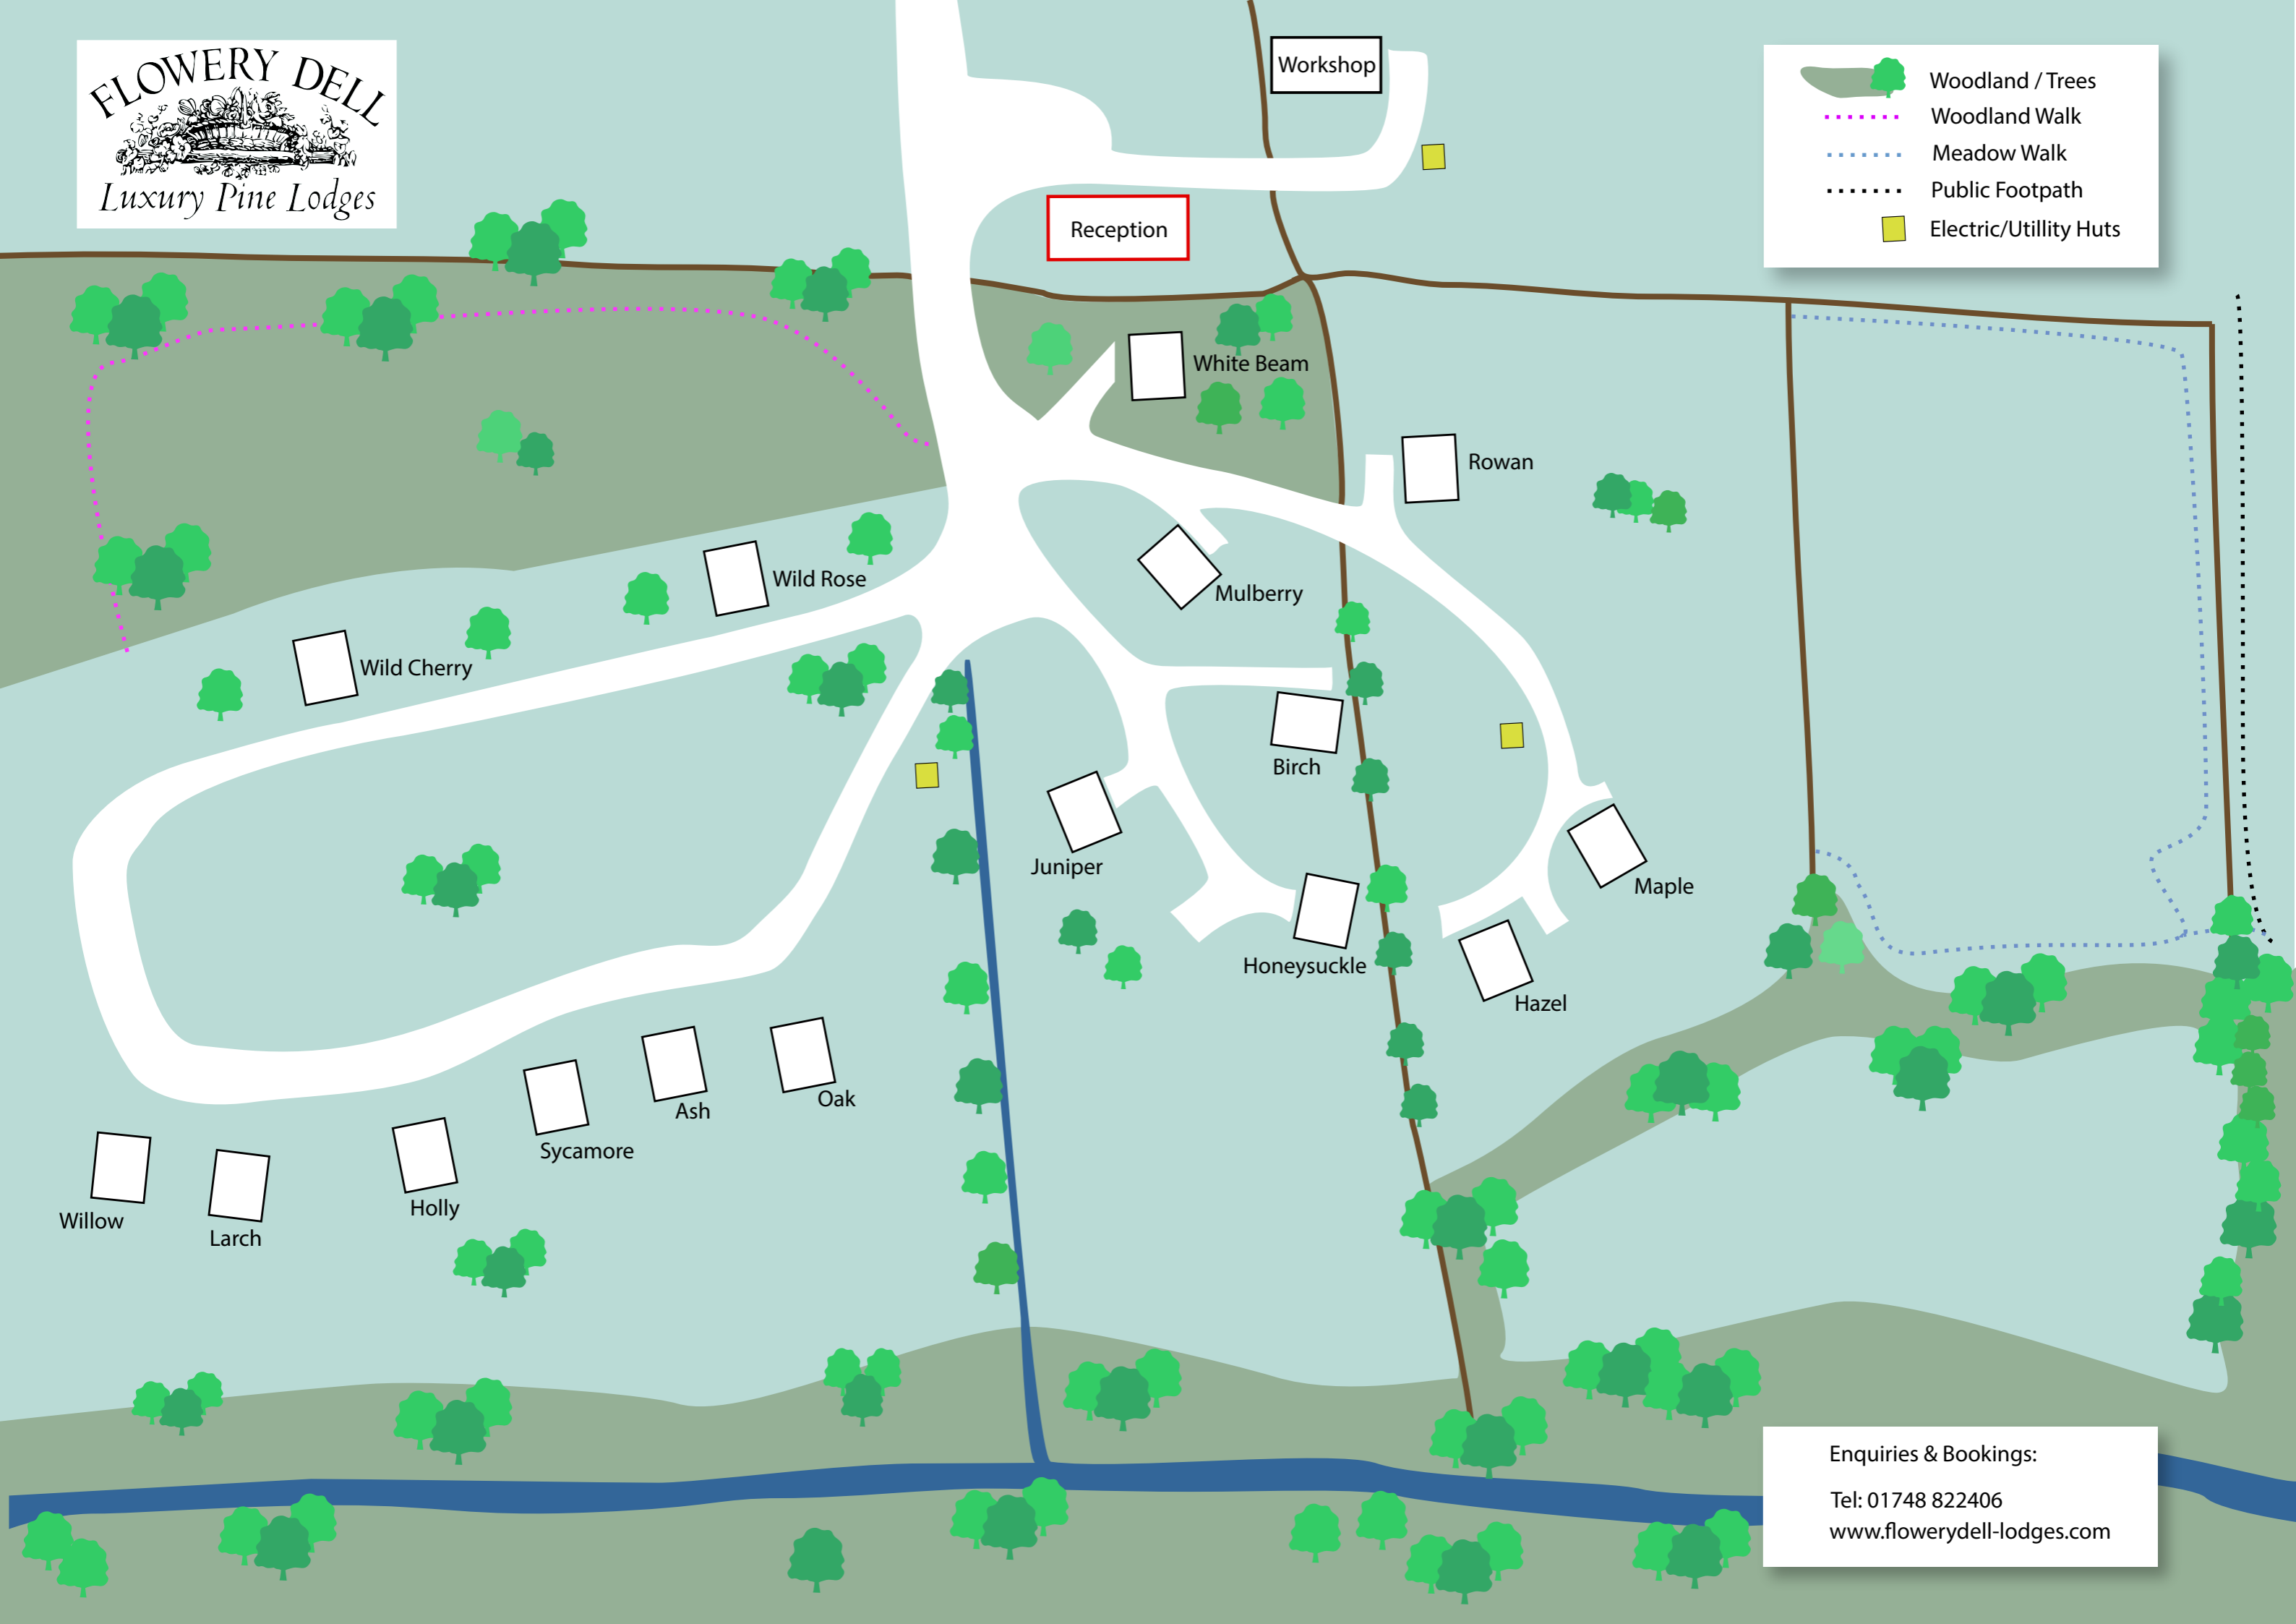

-  Woodland / Trees
-  Woodland Walk
-  Meadow Walk
-  Public Footpath
-  Electric/Utility Huts

Enquiries & Bookings:
 Tel: 01748 822406
www.flowerydell-lodges.com