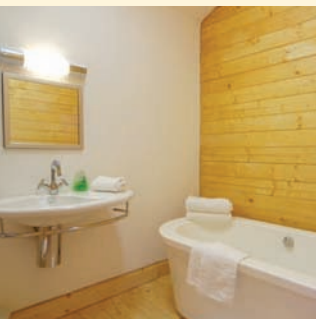

Sleeps 2-5

3 Bedrooms: 1 double, 1 twin, 1 single. Fully fitted kitchen & open plan lounge with LCD TV/DVD & leather suites. Full bathroom has bath with overhead shower. Two toilets. Undercover balcony.

Luxury Pine Double Storey Lodges

Sleep 2-4

Scandinavian lodges on wooden stilts with pine-clad walls and ceilings. South-facing balconies with delightful woodland views.

2 & 3 seater Leather Suite.
LCD Digital TV/DVD player & Hi-Fi.
Full downstairs bathroom with Spa Bath. Double Bedroom & Twin Bedroom both with TVs.

One Double Bedroom & one Twin Bedroom both with LCD TVs.

Upstairs toilet & downstairs full bathroom with bath & power shower.

HONEYSUCKLE

Deluxe Single Storey Log Cabin

Sleeps 2-4

A beautiful log cabin designed with open-plan living, its spacious lounge area featuring a flatscreen digital TV & DVD player.

Fully equipped kitchen.
Two Bedrooms - a Kingsize ensuite & a Double, both with TV.

Bathroom with freestanding luxury bath. Large private balcony.

WILD CHERRY/WILD ROSE

Deluxe 2-Storey Scandinavian Lodges