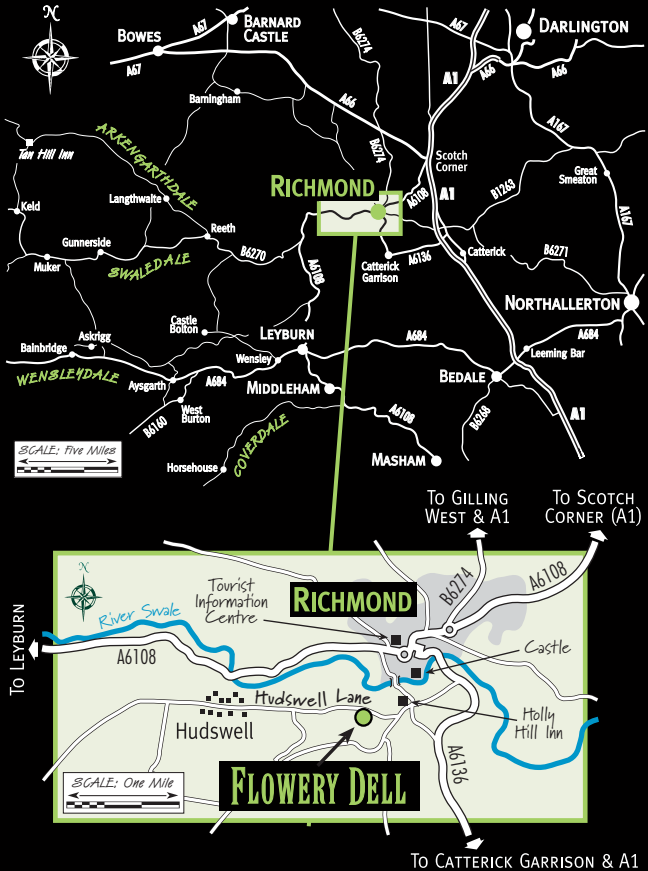

How To Find Us

© Flying Colours Brochures Ltd. • © 0113 289 2738 • www.flyingcoloursbrochures.co.uk

FLOWERY DELL

Hudswell Lane · Richmond · N. Yorks · DL11 6BD

Tel 01748 822406

Email info@flowerydell-lodges.com

Web www.flowerydell-lodges.com

Why not use our Advance Ordering website to pre-book a wide variety of treats?

www.yorkshireholidaytreats.com

More info? - contact Sam, Michelle & Viv Cullen!