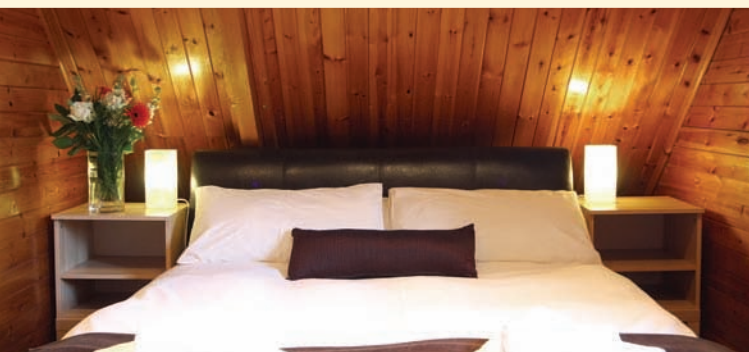

Sleeps 2-5

3 Bedrooms: 1 double, 1 twin, 1 single. Fully fitted kitchen & open plan lounge with LCD TV/DVD & leather suites. Full bathroom has bath with overhead shower. Two toilets. Undercover balcony.

BIRCH

Traditional Single Storey Lodge

Sleeps 2-4

One double bedroom with ensuite, one twin bedroom and house bathroom. Open plan lounge and kitchen with all mod cons. Enclosed sun-facing balcony.

ASH, OAK & SYCAMORE

Luxury Pine Double Storey Lodges

Sleep 2-4

Scandinavian lodges on wooden stilts with pine-clad walls and ceilings. South-facing balconies with delightful woodland views.

2 & 3 seater Leather Suite.
LCD Digital TV/DVD player & Hi-Fi.
Full downstairs bathroom with Spa Bath. Double Bedroom & Twin Bedroom both with TVs.

One Double Bedroom & one Twin Bedroom both with LCD TVs.

Upstairs toilet & downstairs full bathroom with bath & power shower.

HONEYSUCKLE

Deluxe Single Storey Log Cabin

Sleeps 2-4

A beautiful log cabin designed with open-plan living, its spacious lounge area featuring a flatscreen digital TV & DVD player.